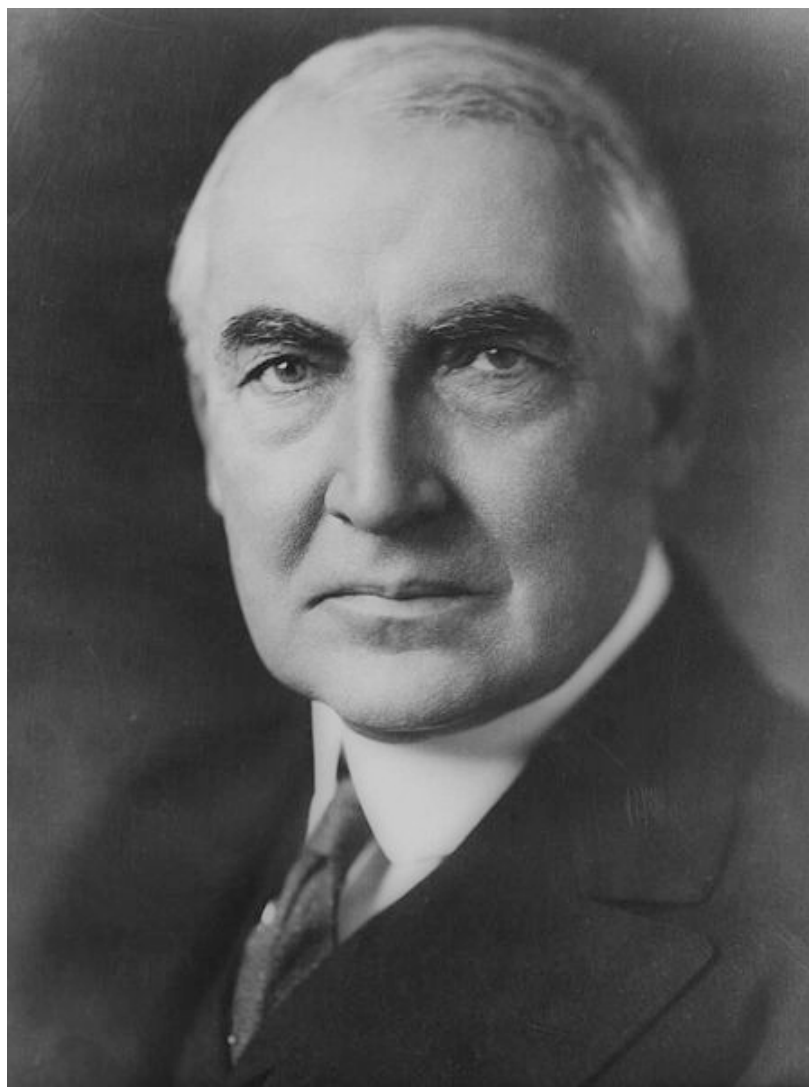

# Warren Gamaliel Harding

29th President of the United States  
(March 4, 1921 to August 2, 1923)

Born: November 2, 1865

Died: August 2, 1923

State Born In: Ohio

Nickname: none

Religion: Baptist

Occupation: Editor-Publisher

Married: Florence Kling De Wolfe

Political Party: Republican

# Warren Gamaliel Harding

# Franklin Delano Roosevelt