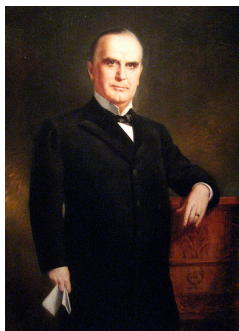

## William McKinley

25th President of the United States  
(March 4, 1897 to September 14, 1901)

Born: January 29, 1843  
Died: September 14, 1901

State Born In: Ohio

Nickname: "Idol of Ohio"  
Religion: Methodist  
Occupation: Lawyer  
Married: Ida Saxton  
Political Party: Republican

## William McKinley

---

---

---

---

---

---

---