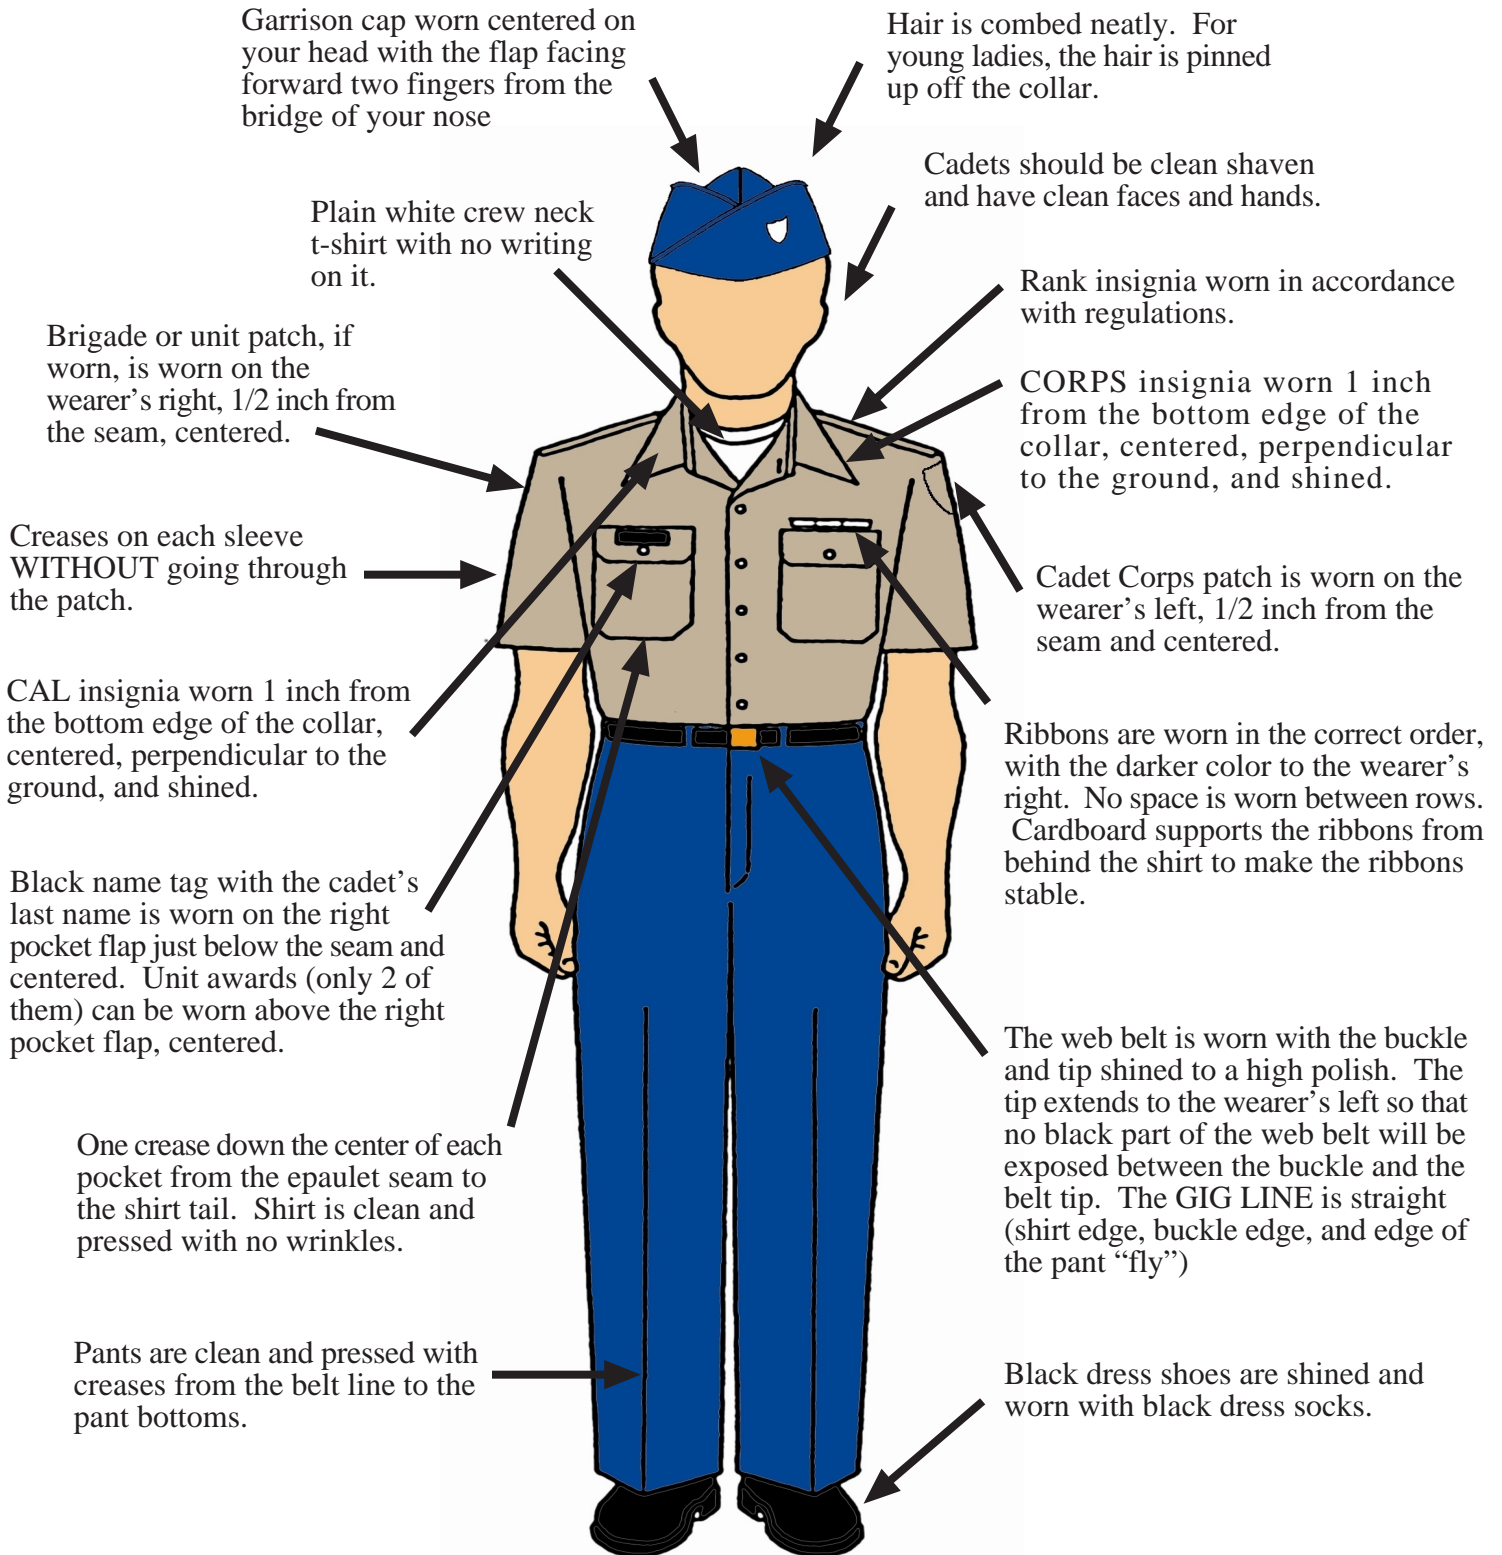

# THE CADET CLASS "B" UNIFORM

CACC Standard 3F

Note: The Drill Team, Color Guard or other "membership" shoulder cords may be worn while actively participating as a member of those units. The Superior Uniform Inspection and other "recognition" cords may be worn for specific periods outlined in CR 1-1.