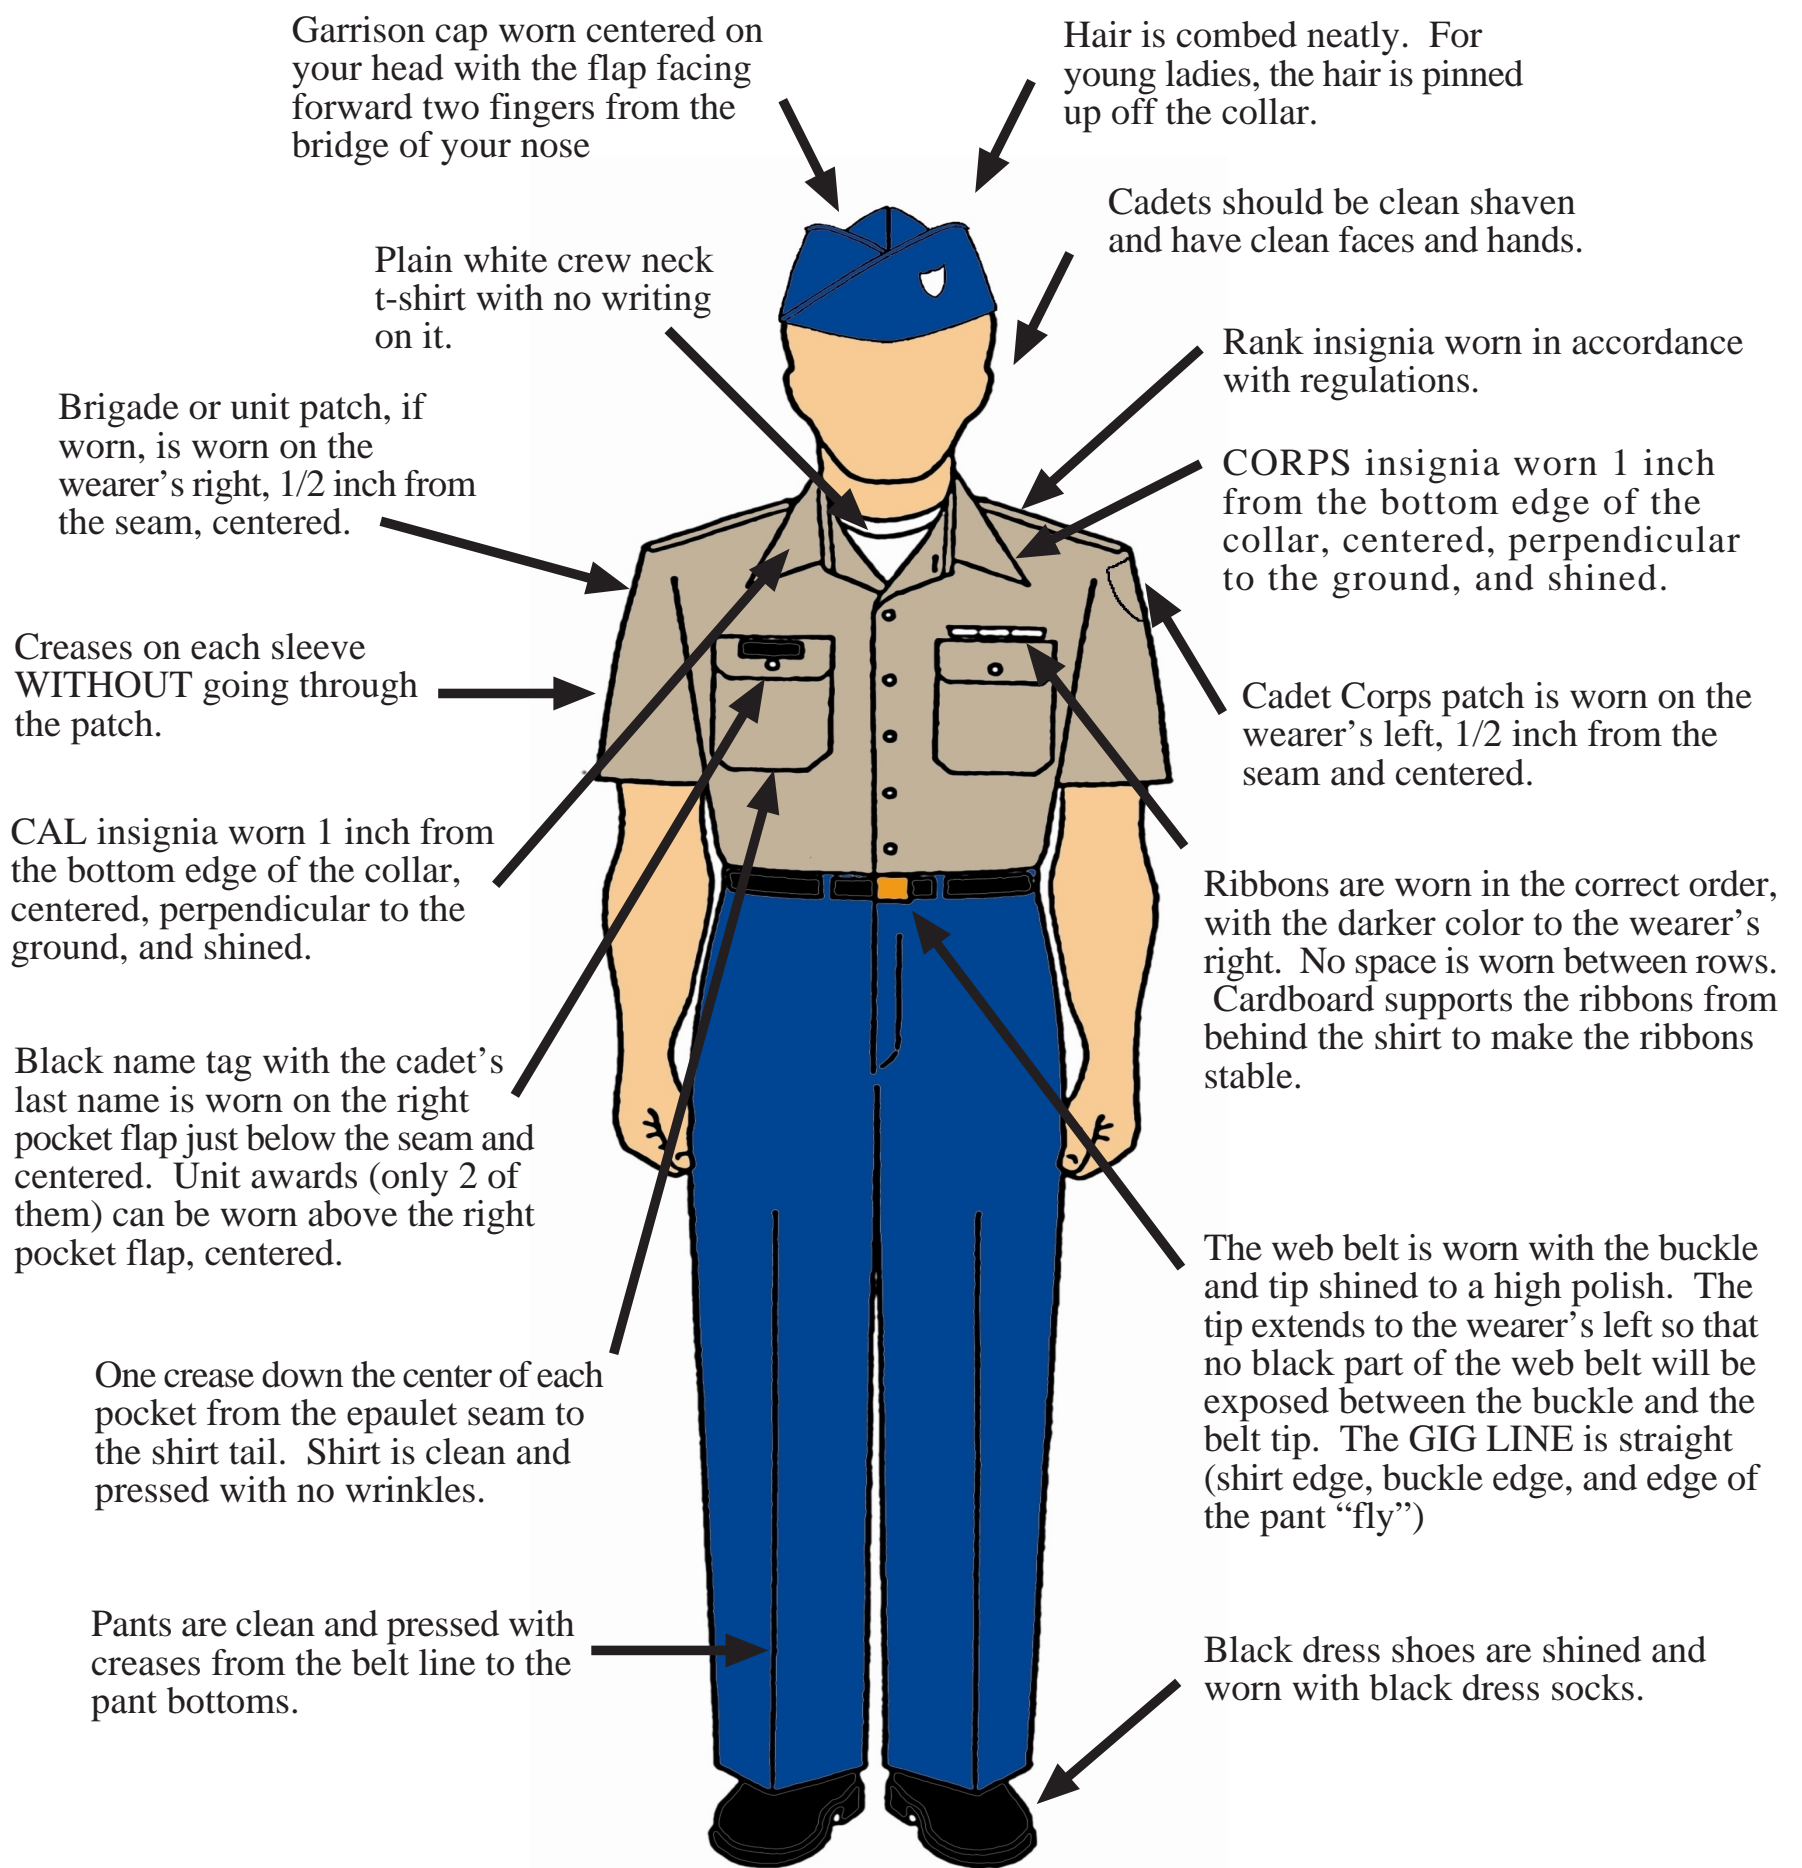

# THE CADET CLASS "B" UNIFORM

Note: The Drill Team, Color Guard or other "membership" shoulder cords may be worn while actively participating as a member of those units. The Superior Uniform Inspection and other "recognition" cords may be worn for specific periods outlined in CR 1-1.