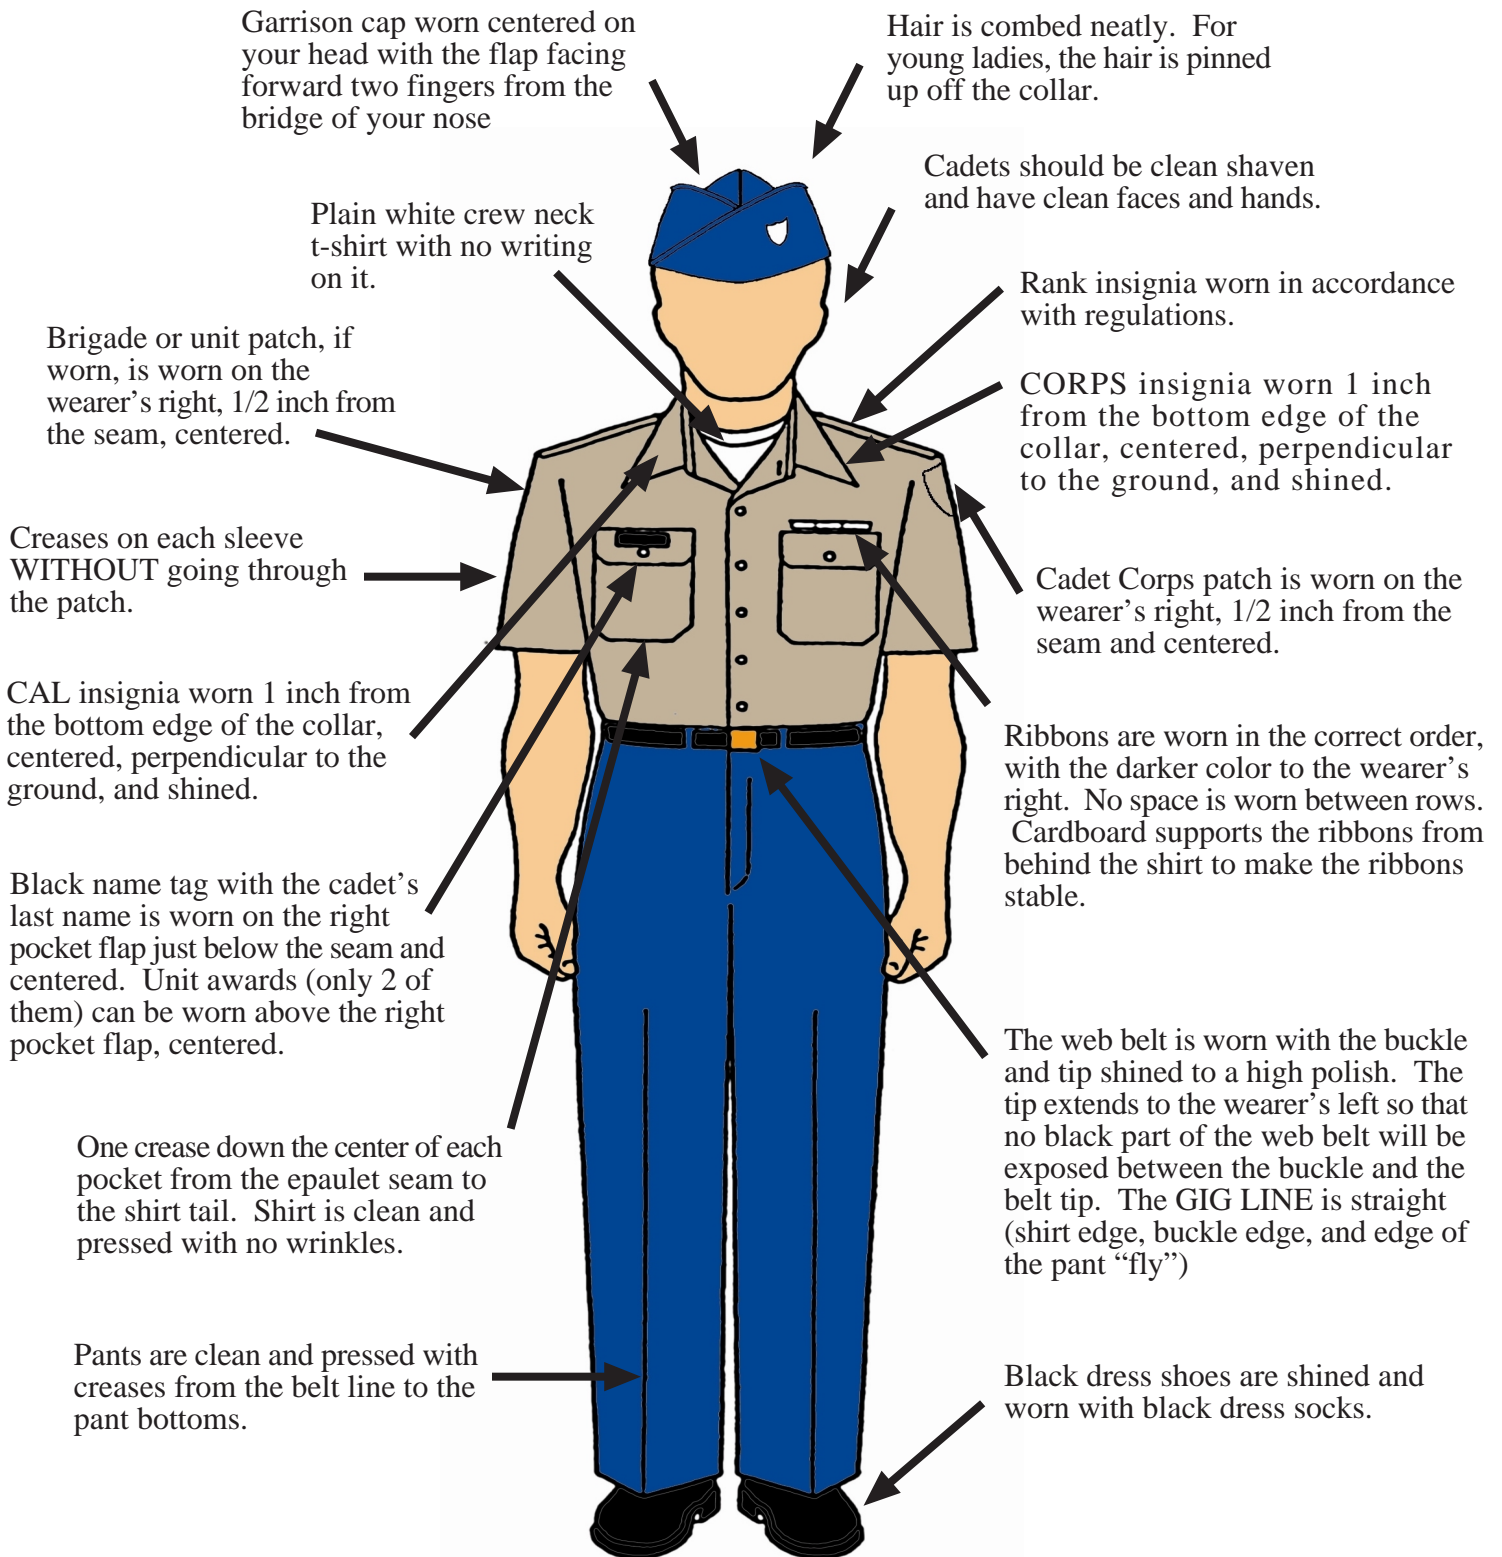

# THE CADET CLASS "B" UNIFORM

CACC Standard 3F

Note: The Drill Team, Color Guard or other "membership" shoulder cords may be worn while actively participating as a member of those units. The Superior Uniform Inspection and other "recognition" cords may be worn for specific periods outlined in CR 1-1.