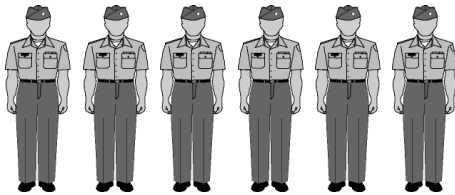

California Cadet Corps

Organization

Squad, Platoon & Company

CACC Training Aid 2-T-2
Last modified 6 Jan 06

Squad

A squad is composed of a **Squad Leader** and between 5 and 11 squad members,
(for a total of 6 to 12 cadets)