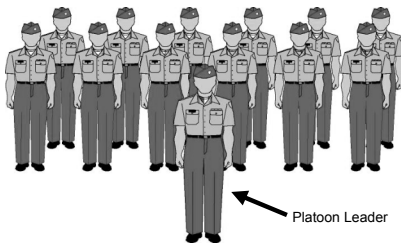

Platoon

A Platoon is comprised of a **Platoon Leader**, a **Platoon Sergeant** and 2 to 4 Squads